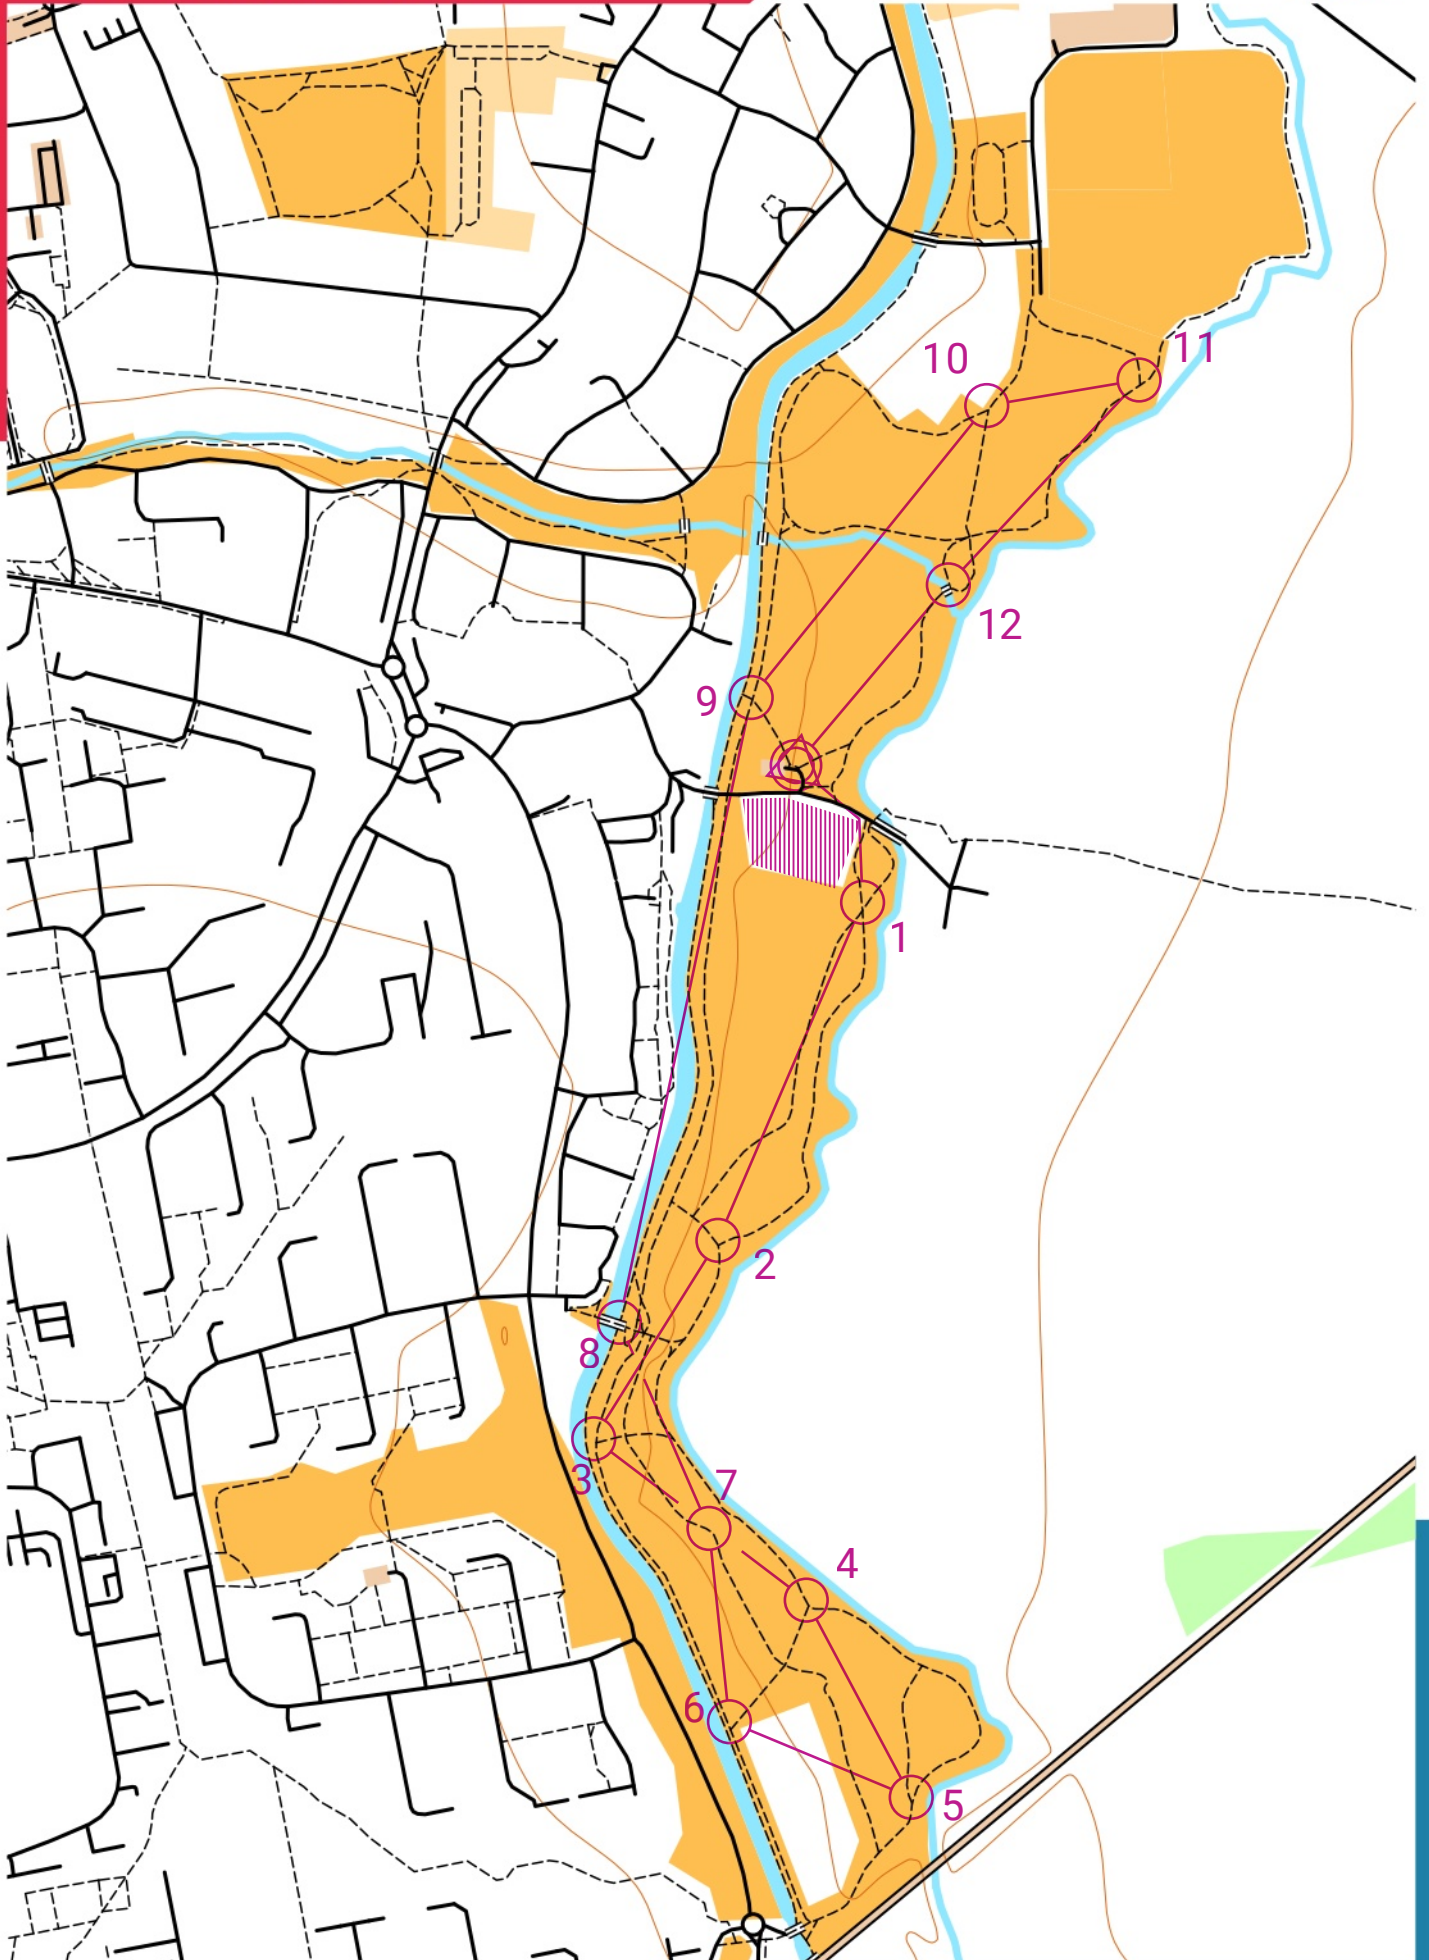

WATERHALL PARK

scale 1:7500, contours 10m
200m

Map data (c) OpenStreetMap, available under the Open Database Licence.
Contains OS data (c) Crown copyright & database right OS 2013-2017.
OOM created by Oliver O'Brien. Make your own: <http://foomap.co.uk>

OOM v3 developed with a grant from the Orienteering Foundation
Map ID: 5fbb9d14f1946