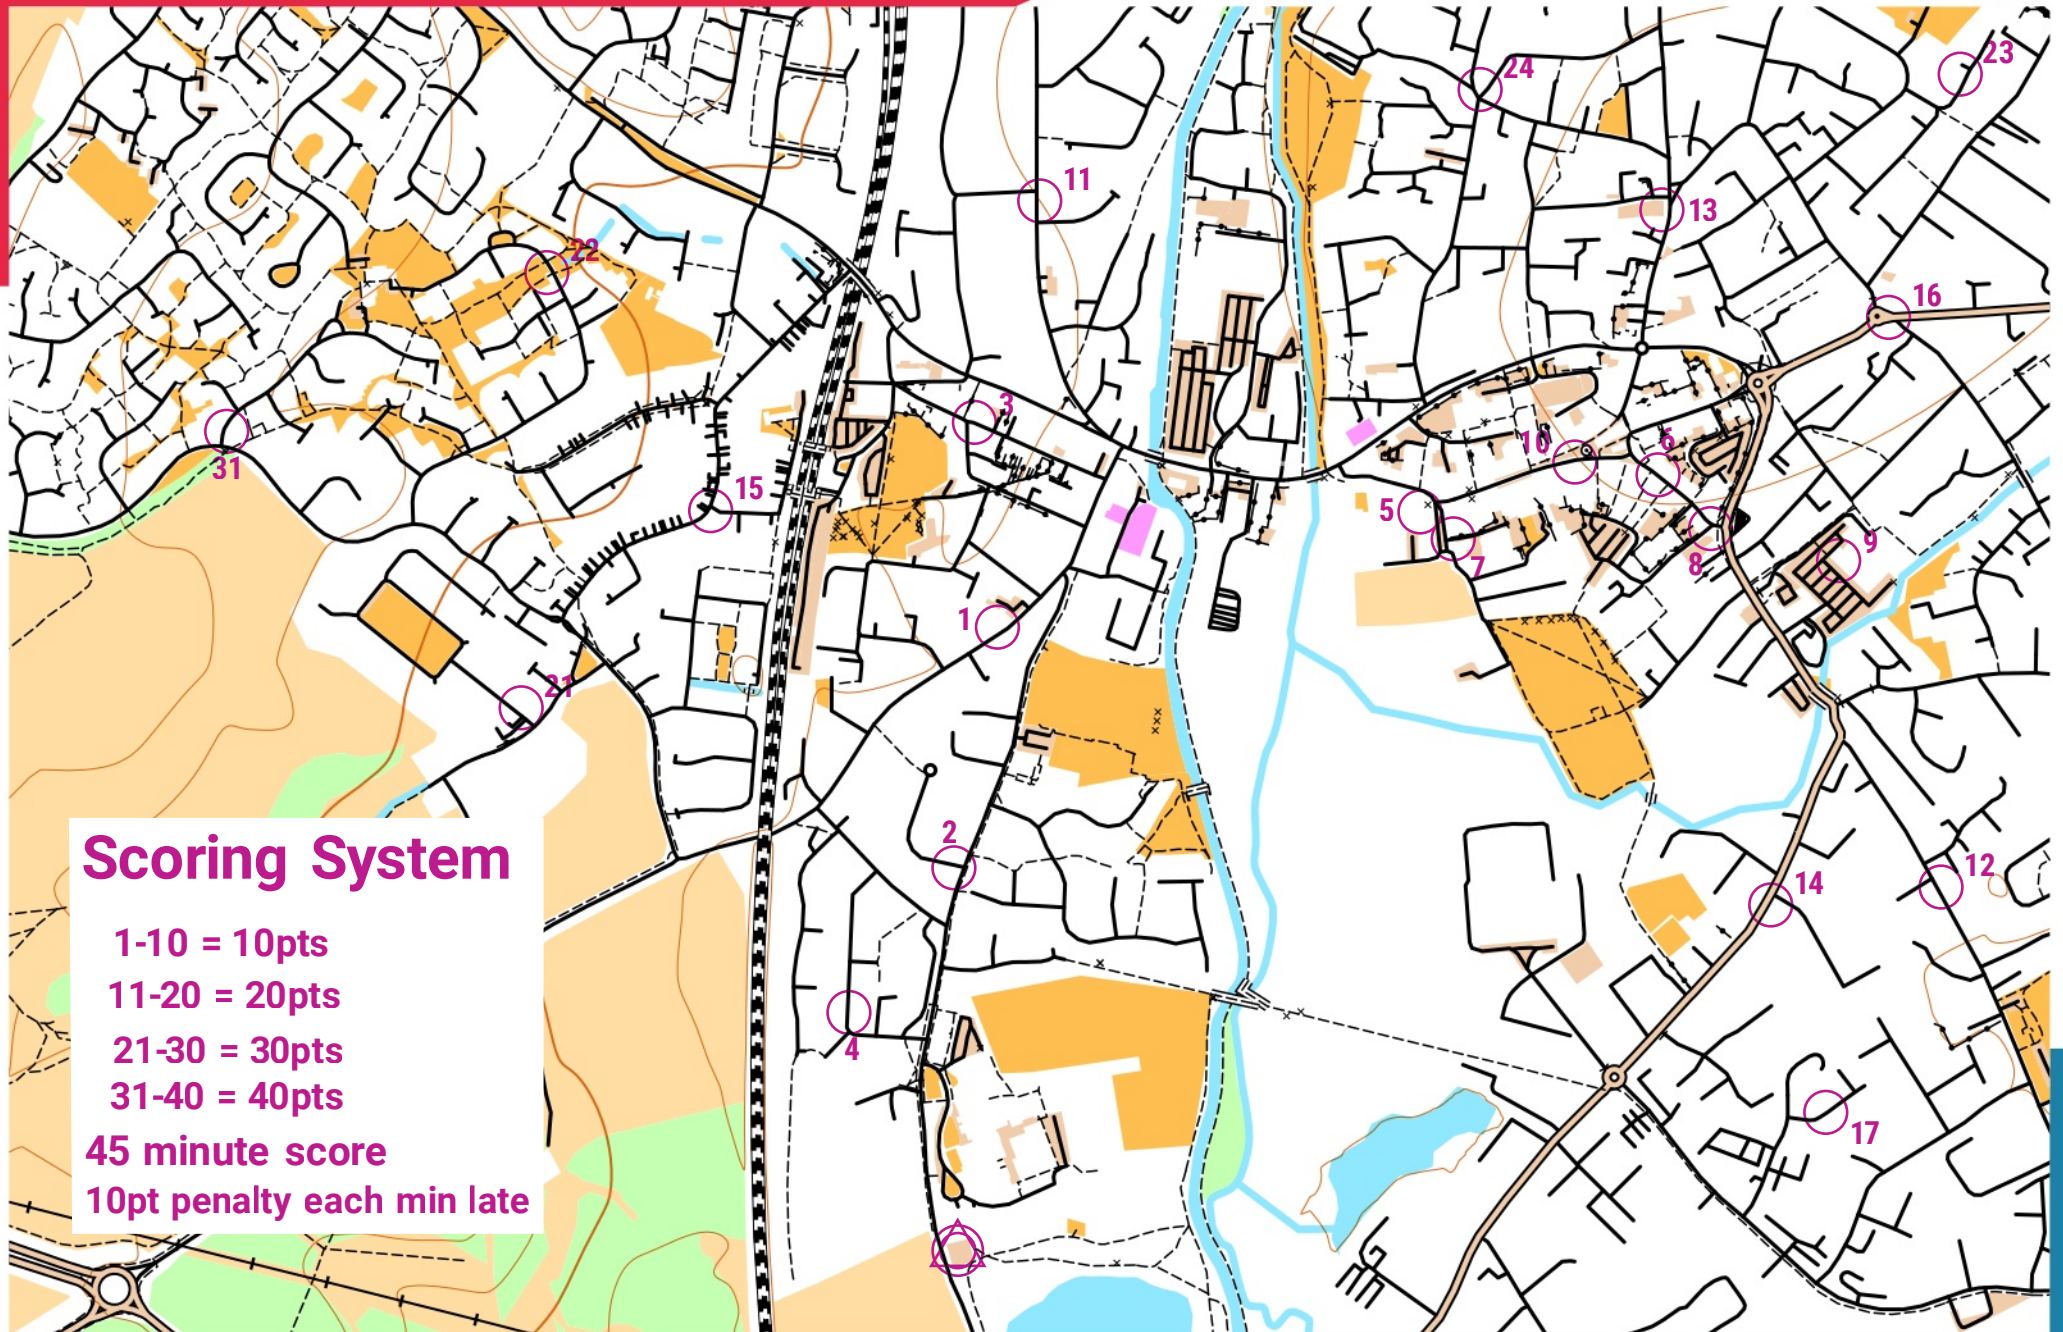

SMOC CLUB NIGHT 1 - LEIGHTON BUZZARD

scale 1:10000, contours 10m
500m

Scoring System

1-10 = 10pts

11-20 = 20pts

21-30 = 30pts

31-40 = 40pts

45 minute score

10pt penalty each min late