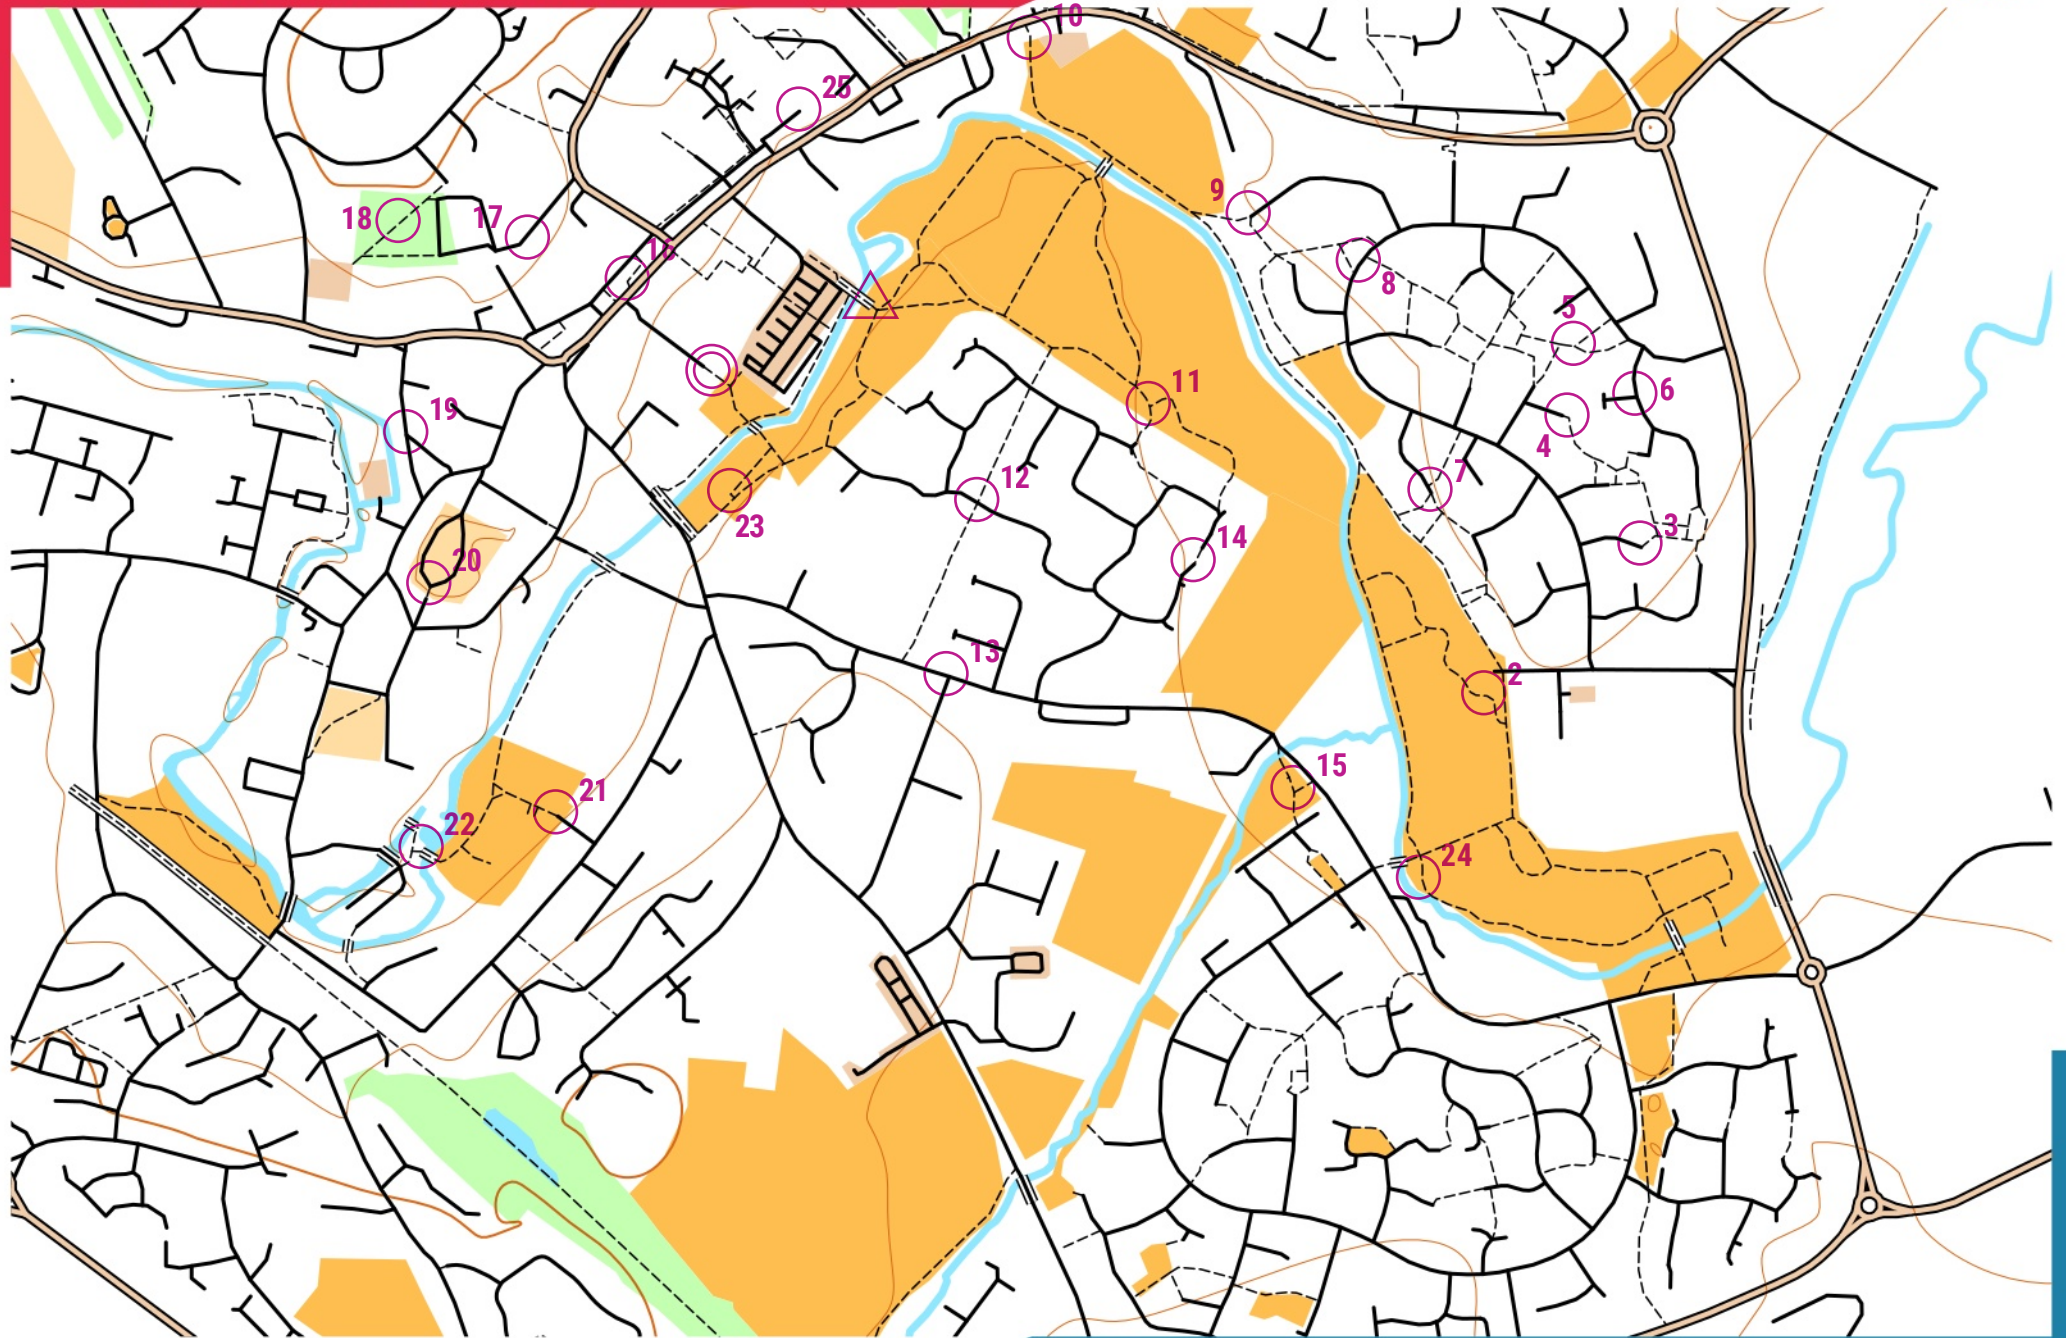

BUCKINGHAM STREETO

scale 1:7500, contours 10m
200m

Map data (c) OpenStreetMap, available under the Open Database Licence.
Contains OS data (c) Crown copyright & database right OS 2013-2017.
OOM created by Oliver O'Brien. Make your own: <http://ooman.co.uk/>